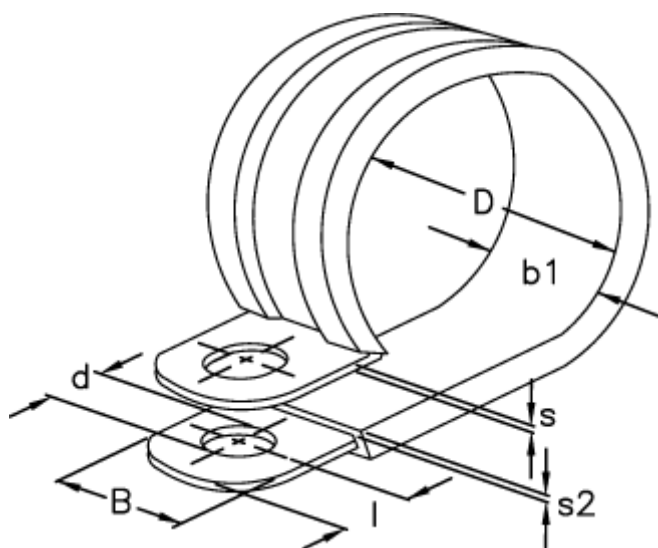

Article number: 029456112035

Description: Norma pipe retaining clip
RLGU 1. 35/12 W1

Measures

b1 = 15.0

d = 6.4

Diameter D = 35

l = 6

s = 0.8

s2 = 1.2

Width B = 12